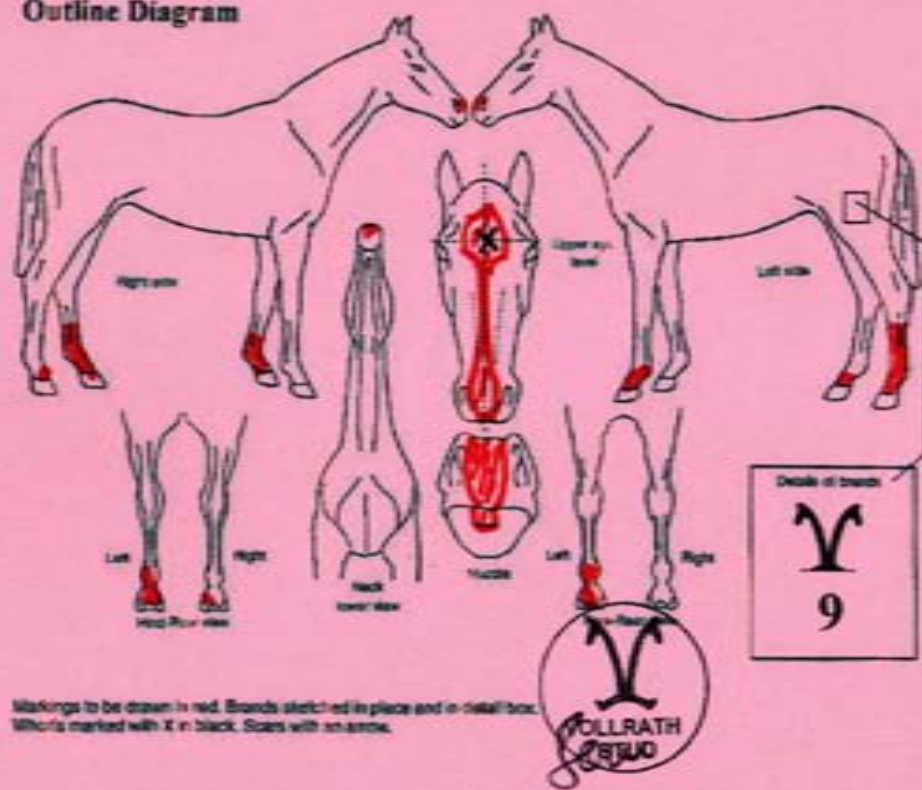

VOLLRATH HANOVERIAN STUD

Office: 471 Kaikokopu Road, RD 1 Wanganui / NZ

ph: 0064-6-3456636

<http://www.hanoverian.co.nz>

e-mail: info@hanoverian.co.nz

Outline Diagram

Markings to be drawn in red. Brands sketched in place and in detail box. Whorls marked with X in black. Soars with an arrow.